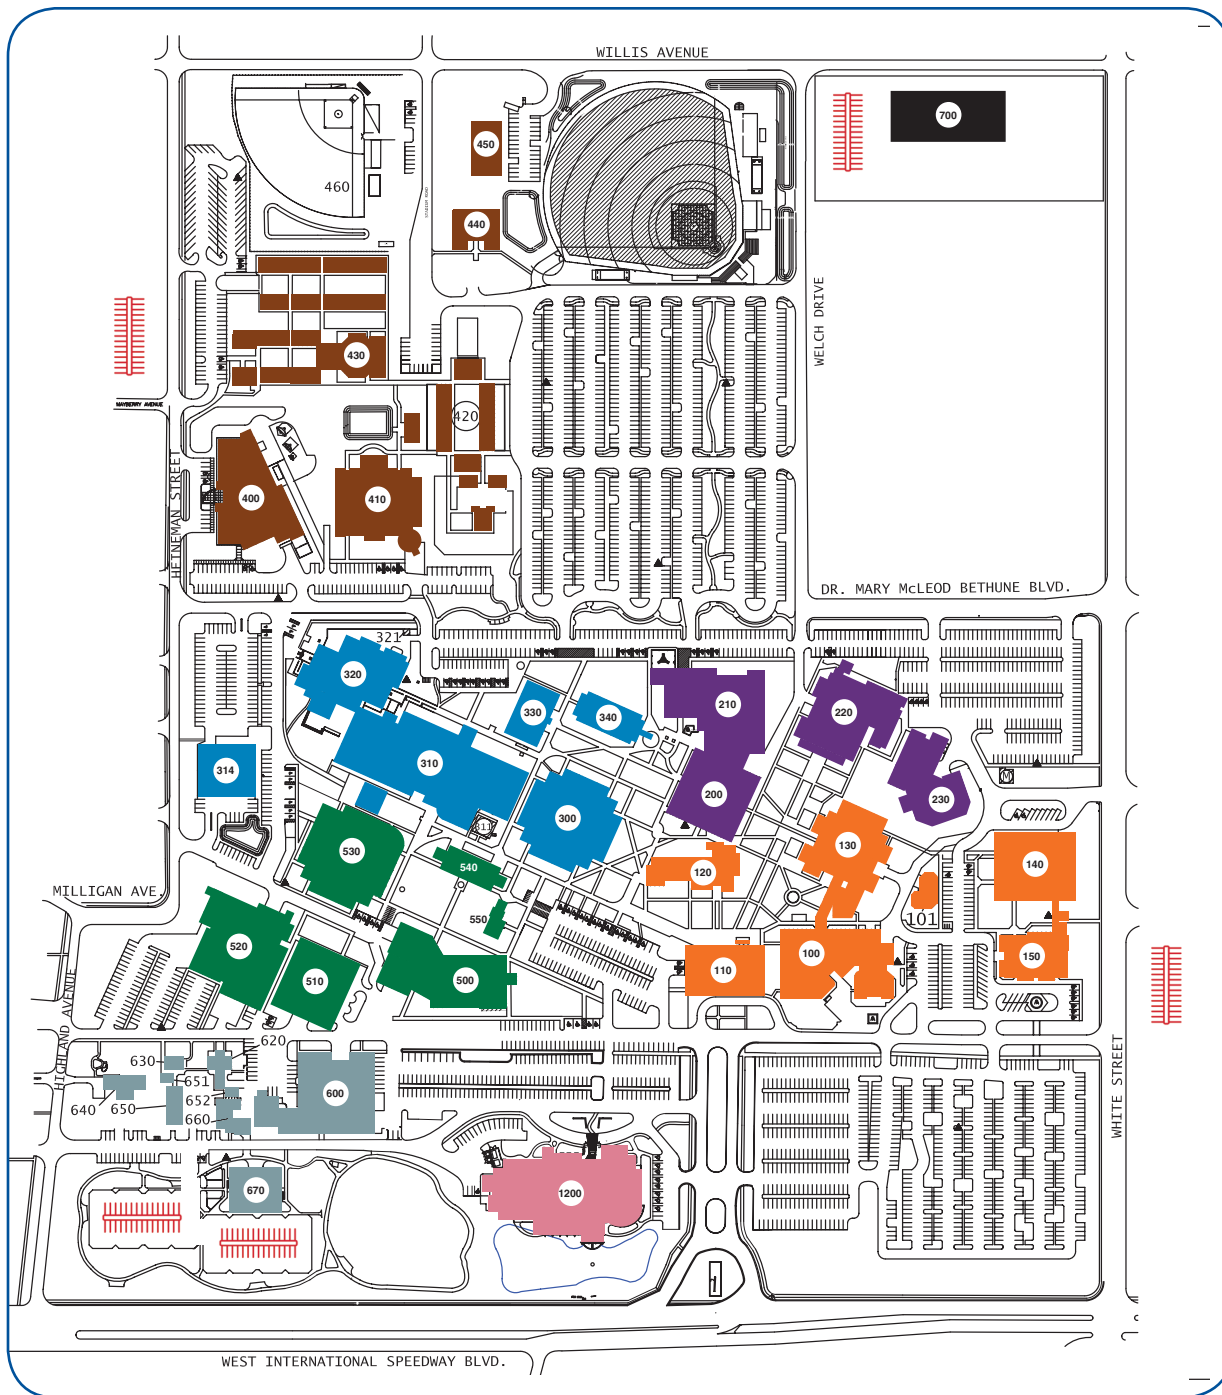

Daytona Beach Campus Map

MAP LEGEND

Bldg. #	Building Name	
100	Student Services / Administration	♥
110	Bergengren / CBI	♥
120	Collins Hall / Assessment (Testing Center)	
130	Lenholt Student Center / Cafeteria	♥
140	UCF Joint Use Facility I	
150	University Center	♥
200	Bookstore	♥
210	L.R.C. / Library	♥
220	Theater Center	♥
230	J. M. Goddard Center	
300	Student Resource Center	
310	L. Gale Lemerand Center / Fitness and Aquatic Center	♥
314	Central Utility Plant	
320	Health Sciences	♥
330	Arts & Sciences	
340	Languages	
400	DBCC-TV	♥
410	Schildecker Science Building	
420	Child Care Lab / Criminal Justice	♥
430	Adult Education / Culinary / Café 101	♥
440	Field House	♥
500	Academic Support Center / English / Math	
510	Cosmetology / Document Center	♥
520	Studio Arts	
530	Visual Arts	
540	Bailey Hall / Campus Safety	♥
600	Central Receiving / Purchasing	♥
700	Storage	
1200	Mori Hosseini Center (under construction)	

♥ Automated External Defibrillator (AED)
 Overflow Parking